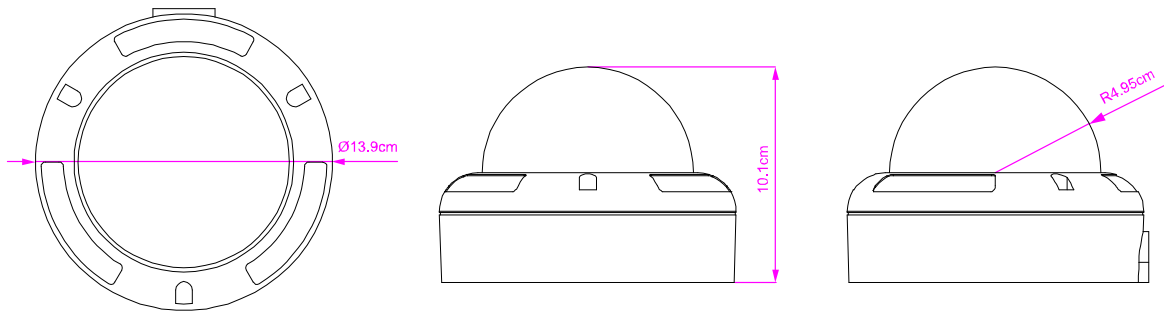

DG207E

HD CCTV 1080P

Vandal-proof IR Dome Camera

● FEATURES

- (1) 1/2.7" CMOS Sensor with 1080P video output
- (2) f2.8 ~ 12mm vari-focal lens
- (3) Low light sensitivity of 0.1 Lux / F1.4(Wide)~F2.8(Tele), 0 Lux (IR LED ON)
- (4) IP66 for weather-proof application
- (5) IK10 rated, vandal-resistant case to withstand attempts to open or damage the camera
- (6) Day and night 24-hour surveillance with IR effective distance up to 25 meters
- (7) Camera parameters adjustable when used with AVTECH HD CCTV DVR

● DIMENSIONS*

*Dimensional Tolerance: ± 5mm

● SPECIFICATIONS*

MODEL	DG207E
Pick-up Element	1/ 2.7" CMOS image sensor
Number of Pixels	1930(H) x 1088(V)
Video Frame Rate	1080P@30fps / 1080P@25fps
Min. Illumination	0.1 Lux / F1.4(Wide)~F2.8(Tele), 0 Lux (IR LED ON)
S/N Ratio	More than 48dB (AGC OFF)
Shutter Speed	1/30 (1/25) sec ~ 1/720000 (1/600000) sec
Lens	f2.8 ~ 12mm / F1.4 ~ F2.8
Lens Angle	Wide: 104° (Horizontal) / 56° (Vertical) / 124° (Diagonal) Tele: 35° (Horizontal) / 20° (Vertical) / 40° (Diagonal)
IR LED	6 units
IR Effective Distance	Up to 25 meters
IR Shift	YES
Day & Night Mode	YES
IRIS Mode	AES
White Balance	AUTO / USER / PUSH / 8000K / 6000K / 4200K / 3200K
AGC	Adjustable
Sharpness	Adjustable
Flickerless	50HZ / 60HZ / OFF
BLC	Adjustable
IP Rating	IP66
Vandal-proof	IK10
Operating Temperature	-20°C ~ 40°C
Operating Humidity	Less than 60% relative humidity
Power Source (±10%)	DC12V / 1A
Current Consumption (±10%)	180mA (IR OFF) / 370mA (IR ON)
Net Weight (Kg)	1kg